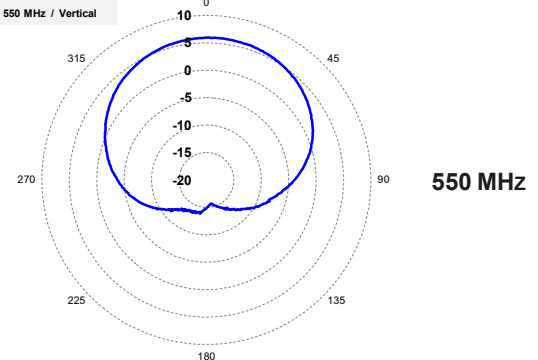

# TRUE GAIN ANTENNAS

All The Signal...<sup>®</sup>

True Gain's TV White Space Subscriber Antenna delivers high performance from a minimal footprint in any weather. This Mighty Mini antenna installs quickly in virtually any position with included True Gain Versamount.<sup>™</sup>

## TG-MM470-710-6 Features –

- **Lifetime Warranty:** Materials and Workmanship
- **True Gain Versamount<sup>™</sup>**
- **Max. Length:** 12.3" (31.2 cm)
- **Max. Width:** 10.0" (25.4 cm)
- **Max. Height:** 0.6" (1.5 cm)
- **Weight:** 2.0 lbs. (0.91 kg)
- **Environmental Resistant**
- **Environment:**
  - Operational: 100 mph (161 Km/hr.)
  - Survival: 100 mph (161 Km/hr.)
- **Connection:** Type N (F) w/ 12" LMR 200

TG-MM470-710-6  
475 MHz / Vertical

TG-MM470-710-6  
550 MHz / Vertical

TG-MM470-710-6  
700 MHz / Vertical

**VSWR**  
M1 = 1.59  
M2 = 1.21

## Electrical Specifications:

Model	Frequency (MHz)	Polarization	Gain (dBi) @ 550 MHz	Beamwidth (°) -3 dB @ 550 MHz	F/B (dB) @ 550 MHz	VSWR@ 550 MHz
TG-MM470-710-6	470 - 710	Vertical	6.0	98.6	20.8	1.43:1