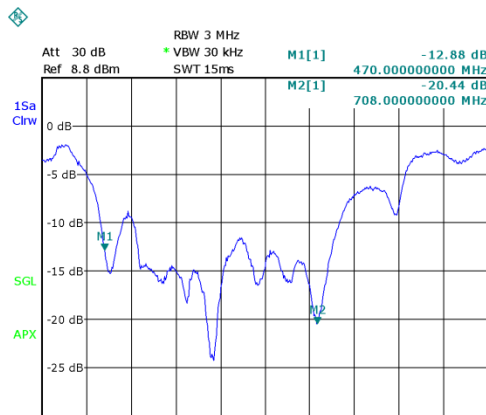

## TG-MM470-710-6 Features –

- **Lifetime Warranty:** Materials and Workmanship
- **True Gain Versamount<sup>™</sup>**
- **Max. Length:** 12.3" (31.2 cm)
- **Max. Width:** 10.0" (25.4 cm)
- **Max. Height:** 0.6" (1.5 cm)
- **Weight:** 2.0 lbs. (0.91 kg)
- **Environmental Resistant**
- **Environment:**
  - Operational: 100 mph (161 Km/hr.)
  - Survival: 100 mph (161 Km/hr.)
- **Connection:** Type N (F) w/ 12" LMR 200

TG-MM470-710-6  
475 MHz / Vertical

TG-MM470-710-6  
550 MHz / Vertical

TG-MM470-710-6  
700 MHz / Vertical

**VSWR**  
M1 = 1.59  
M2 = 1.21

## Electrical Specifications:

Model	Frequency (MHz)	Polarization	Gain (dBi) @ 550 MHz	Beamwidth (°) -3 dB @ 550 MHz	F/B (dB) @ 550 MHz	VSWR@ 550 MHz
TG-MM470-710-6	470 - 710	Vertical	6.0	98.6	20.8	1.43:1