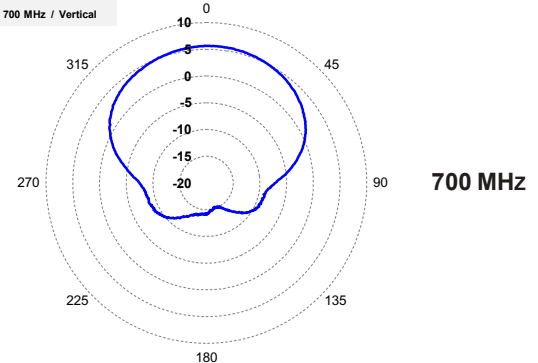

## TG-MM470-710-6 Features –

- **Lifetime Warranty:** Materials and Workmanship
- **True Gain Versamount<sup>™</sup>**
- **Max. Length:** 12.3" (31.2 cm)
- **Max. Width:** 10.0" (25.4 cm)
- **Max. Height:** 0.6" (1.5 cm)
- **Weight:** 2.0 lbs. (0.91 kg)
- **Environmental Resistant**
- **Environment:**
  - Operational: 100 mph (161 Km/hr.)
  - Survival: 100 mph (161 Km/hr.)
- **Connection:** Type N (F) w/ 12" LMR 200

TG-MM470-710-6  
475 MHz / Vertical

TG-MM470-710-6  
550 MHz / Vertical

TG-MM470-710-6  
700 MHz / Vertical

**VSWR**  
M1 = 1.59  
M2 = 1.21

## Electrical Specifications:

Model	Frequency (MHz)	Polarization	Gain (dBi) @ 550 MHz	Beamwidth (°) -3 dB @ 550 MHz	F/B (dB) @ 550 MHz	VSWR@ 550 MHz
TG-MM470-710-6	470 - 710	Vertical	6.0	98.6	20.8	1.43:1