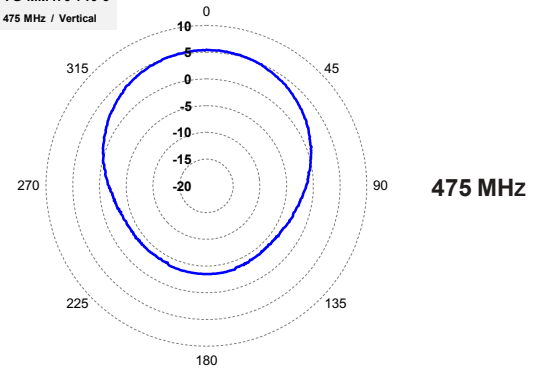

# TRUE GAIN ANTENNAS

All The Signal...<sup>®</sup>

True Gain's TV White Space Subscriber Antenna delivers high performance from a minimal footprint in any weather. This Mighty Mini antenna installs quickly in virtually any position with included True Gain Versamount.<sup>™</sup>

## TG-MM470-710-6 Features –

- **Lifetime Warranty:** Materials and Workmanship
- **True Gain Versamount<sup>™</sup>**
- **Max. Length:** 12.3" (31.2 cm)
- **Max. Width:** 10.0" (25.4 cm)
- **Max. Height:** 0.6" (1.5 cm)
- **Weight:** 2.0 lbs. (0.91 kg)
- **Environmental Resistant**
- **Environment:**
  - Operational: 100 mph (161 Km/hr.)
  - Survival: 100 mph (161 Km/hr.)
- **Connection:** Type N (F) w/ 12" LMR 200

TG-MM470-710-6  
475 MHz / Vertical

TG-MM470-710-6  
550 MHz / Vertical

TG-MM470-710-6  
700 MHz / Vertical

**VSWR**  
M1 = 1.59  
M2 = 1.21

## Electrical Specifications:

Model	Frequency (MHz)	Polarization	Gain (dBi) @ 550 MHz	Beamwidth (°) -3 dB @ 550 MHz	F/B (dB) @ 550 MHz	VSWR@ 550 MHz
TG-MM470-710-6	470 - 710	Vertical	6.0	98.6	20.8	1.43:1