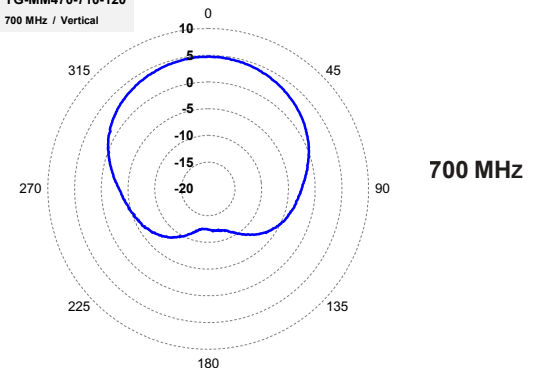

TRUE GAIN ANTENNAS

All The Signal...[®]

True Gain's TV White Space, 120° Sector Antenna delivers high performance from a minimal footprint in any weather. This Mighty Mini antenna installs quickly in virtually any position with included True Gain Versamount.™

Applications:

- KTS Radios
- White Space networks and service
- Point to multipoint

TG-MM470-710-120 Features –

- **Lifetime Warranty:** Materials and Workmanship
- **True Gain Versamount™**
- **Max. Length:** 11.5" (29.2 cm)
- **Max. Width:** 10.0" (25.4 cm)
- **Max. Height:** 0.6" (1.5 cm)
- **Weight:** 1.9 lbs. (0.86 kg)
- **Environmental Resistant**
- **Environment:**
 - Operational: 100 mph (161 Km/hr.)
 - Survival: 100 mph (161 Km/hr.)
- **Connection:** Type N (F) w/ 12" LMR 200

TG-MM470-710-120
475 MHz / Vertical

TG-MM470-710-120
550 MHz / Vertical

TG-MM470-710-120
700 MHz / Vertical

VSWR
M1 = 2.03
M2 = 1.32

Electrical Specifications:

Model	Frequency (MHz)	Polarization	Gain (dBi) @ 550 MHz	Beamwidth (°) -3 dB @ 550 MHz	F/B (dB) @ 550 MHz	VSWR@ 550 MHz
TG-MM470-710-120	470 - 710	Vertical	6.0	125.3	22.2	1.60:1