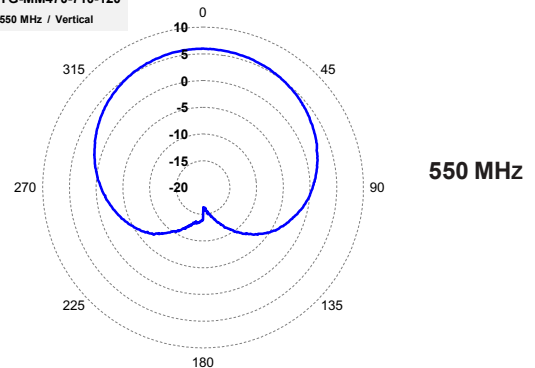

TRUE GAIN ANTENNAS

All The Signal...[®]

True Gain's TV White Space, 120° Sector Antenna delivers high performance from a minimal footprint in any weather. This Mighty Mini antenna installs quickly in virtually any position with included True Gain Versamount.™

Applications:

- KTS Radios
- White Space networks and service
- Point to multipoint

TG-MM470-710-120 Features –

- **Lifetime Warranty:** Materials and Workmanship
- **True Gain Versamount™**
- **Max. Length:** 11.5" (29.2 cm)
- **Max. Width:** 10.0" (25.4 cm)
- **Max. Height:** 0.6" (1.5 cm)
- **Weight:** 1.9 lbs. (0.86 kg)
- **Environmental Resistant**
- **Environment:**
 - Operational: 100 mph (161 Km/hr.)
 - Survival: 100 mph (161 Km/hr.)
- **Connection:** Type N (F) w/ 12" LMR 200

TG-MM470-710-120
475 MHz / Vertical

TG-MM470-710-120
550 MHz / Vertical

TG-MM470-710-120
700 MHz / Vertical

VSWR
M1 = 2.03
M2 = 1.32

Electrical Specifications:

Model	Frequency (MHz)	Polarization	Gain (dBi) @ 550 MHz	Beamwidth (°) -3 dB @ 550 MHz	F/B (dB) @ 550 MHz	VSWR@ 550 MHz
TG-MM470-710-120	470 - 710	Vertical	6.0	125.3	22.2	1.60:1