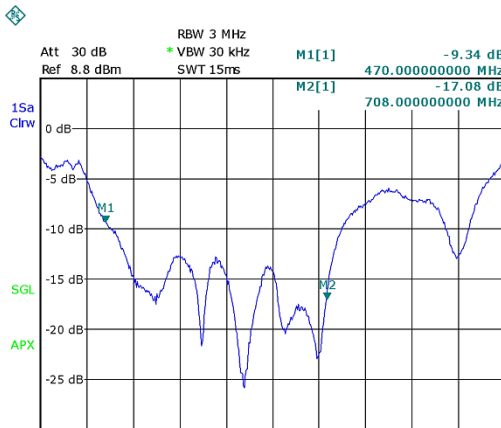

TRUE GAIN ANTENNAS

All The Signal...[®]

True Gain's TV White Space, 120° Sector Antenna delivers high performance from a minimal footprint in any weather. This Mighty Mini antenna installs quickly in virtually any position with included True Gain Versamount.™

Applications:

- KTS Radios
- White Space networks and service
- Point to multipoint

TG-MM470-710-120 Features –

- **Lifetime Warranty:** Materials and Workmanship
- **True Gain Versamount™**
- **Max. Length:** 11.5" (29.2 cm)
- **Max. Width:** 10.0" (25.4 cm)
- **Max. Height:** 0.6" (1.5 cm)
- **Weight:** 1.9 lbs. (0.86 kg)
- **Environmental Resistant**
- **Environment:**
 - Operational: 100 mph (161 Km/hr.)
 - Survival: 100 mph (161 Km/hr.)
- **Connection:** Type N (F) w/ 12" LMR 200

TG-MM470-710-120
475 MHz / Vertical

TG-MM470-710-120
550 MHz / Vertical

TG-MM470-710-120
700 MHz / Vertical

VSWR
M1 = 2.03
M2 = 1.32

Electrical Specifications:

Model	Frequency (MHz)	Polarization	Gain (dBi) @ 550 MHz	Beamwidth (°) -3 dB @ 550 MHz	F/B (dB) @ 550 MHz	VSWR@ 550 MHz
TG-MM470-710-120	470 - 710	Vertical	6.0	125.3	22.2	1.60:1