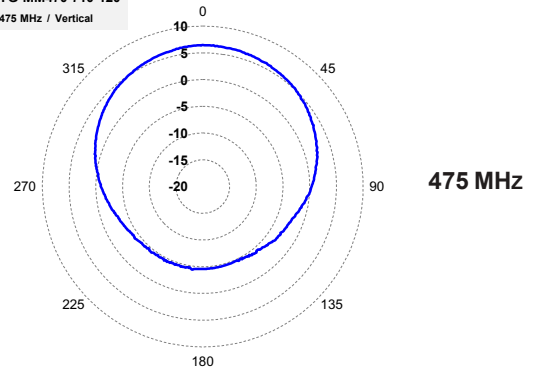

TRUE GAIN ANTENNAS

All The Signal...[®]

True Gain's TV White Space, 120° Sector Antenna delivers high performance from a minimal footprint in any weather. This Mighty Mini antenna installs quickly in virtually any position with included True Gain Versamount.™

Applications:

- KTS Radios
- White Space networks and service
- Point to multipoint

TG-MM470-710-120 Features –

- **Lifetime Warranty:** Materials and Workmanship
- **True Gain Versamount™**
- **Max. Length:** 11.5" (29.2 cm)
- **Max. Width:** 10.0" (25.4 cm)
- **Max. Height:** 0.6" (1.5 cm)
- **Weight:** 1.9 lbs. (0.86 kg)
- **Environmental Resistant**
- **Environment:**
 - Operational: 100 mph (161 Km/hr.)
 - Survival: 100 mph (161 Km/hr.)
- **Connection:** Type N (F) w/ 12" LMR 200

TG-MM470-710-120
475 MHz / Vertical

TG-MM470-710-120
550 MHz / Vertical

TG-MM470-710-120
700 MHz / Vertical

VSWR
M1 = 2.03
M2 = 1.32

Electrical Specifications:

Model	Frequency (MHz)	Polarization	Gain (dBi) @ 550 MHz	Beamwidth (°) -3 dB @ 550 MHz	F/B (dB) @ 550 MHz	VSWR@ 550 MHz
TG-MM470-710-120	470 - 710	Vertical	6.0	125.3	22.2	1.60:1